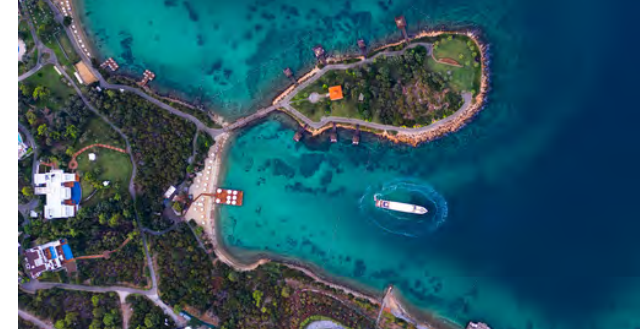

Vetro

Vetro's interior layout sleeps up to 10 guests in 5 rooms, including a master suite, 2 double cabins and 2 twin cabins. She is also capable of carrying up to 11 crew onboard to ensure a relaxed luxury yacht experience. Timeless styling, beautiful furnishings and sumptuous seating feature throughout to create an elegant and comfortable atmosphere. Vetro's impressive leisure and entertainment facilities make her the ideal charter yacht for socialising and entertaining with family and friends.

SPECIFICATIONS

BOAT NAME	Vetro	BUILD REFIT	2012 / 2019
GUEST CAPACITY	10 PAX	BASE PORT	Marmaris
MAIN ENGINES	2 x MAN 1450 HP	LOA	48.8 MT / 160'0" FT
AIR CONDITIONING	yes	BEAM	7,35 MT
AVER. FUEL CONS.	- LT	AVERAGE SPEED	12 KNOTS
MAX FUEL CONS.	- LT	MAXIMUM SPEED	15 KNOTS