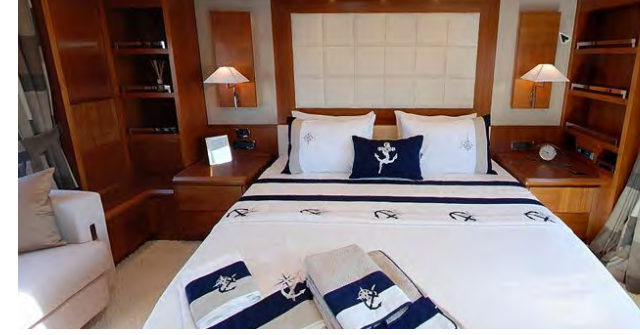

Merve

The 35 MT / 114'10" FT Motor Yacht MY Merve comfortably accommodates 10 guests with her 1 VIP, 1 Master, 1 Double, 2 Twin Cabins and is operated by 5 experienced and dedicated crew.

MY Merve is available for charter in Turkey and Mediterranean in summer (May to October). MYMerve toys and tenders include 0- contact us to know the full list.