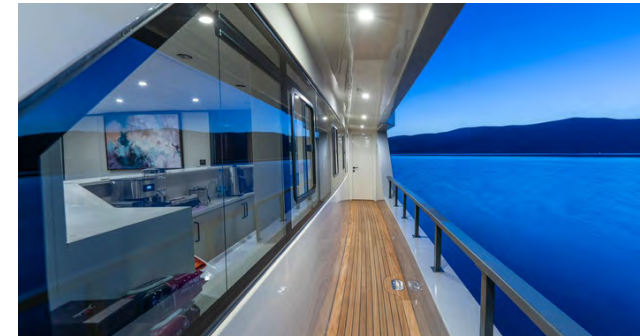

Calm Down

Calm Down is a 30 m Motor Yacht. She was built in 2023, Calm Down luxury motor yacht is ready, willing, and able to accommodate 12 guests in 6 cabins with power from her engine.

Calm Down is available for charter in Turkey and Greece in the summer (May to October). Calm Down toys and tenders include VHF, depth sounder, Radar, GPS, Compass, satellite communication equipment, and All navigation Equipment- contact us to know the full list.

SPECIFICATIONS

BOAT NAME	Calm Down	BUILD REFIT	2023
GUEST CAPACITY	12 PAX	BASE PORT	Bodrum
MAIN ENGINES	-	LOA	30 MT / 98'5" FT
AIR CONDITIONING	yes	BEAM	- MT
AVER. FUEL CONS.	-	AVERAGE SPEED	12 KNOTS
MAX FUEL CONS.	-	MAXIMUM SPEED	14 KNOTS